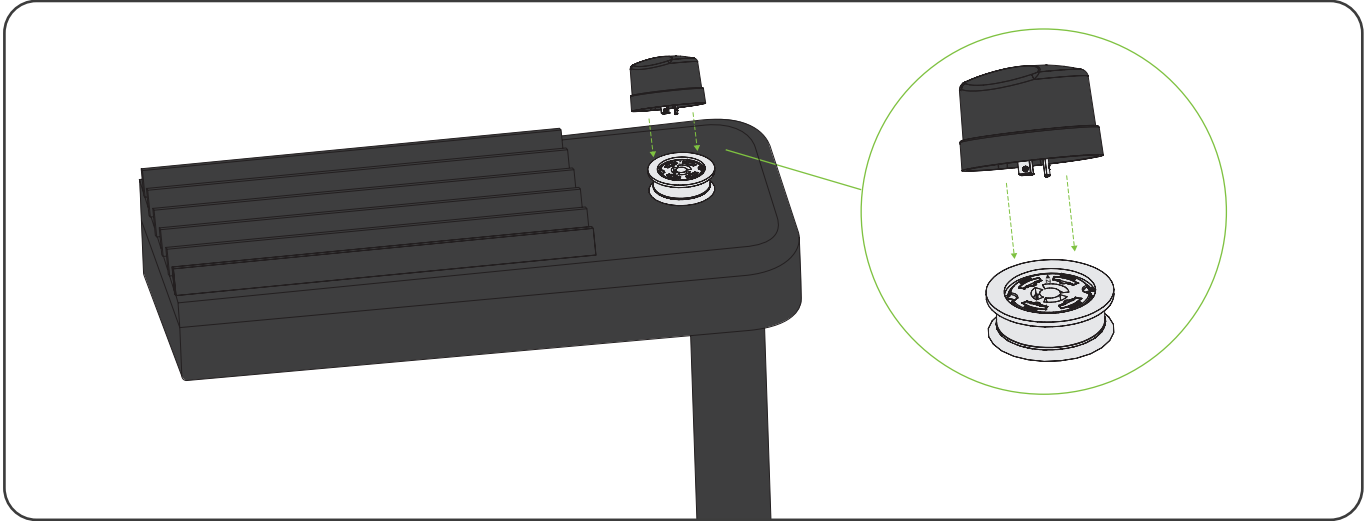

INSTALLATION

1. 1 Place the WSLC Module firmly into the receptacle (not supplied by Encelium,) and twist it clockwise (Install arrow) until it locks in place.

1. 2 Mount the control with the arrow and 'N' on the cover facing north.