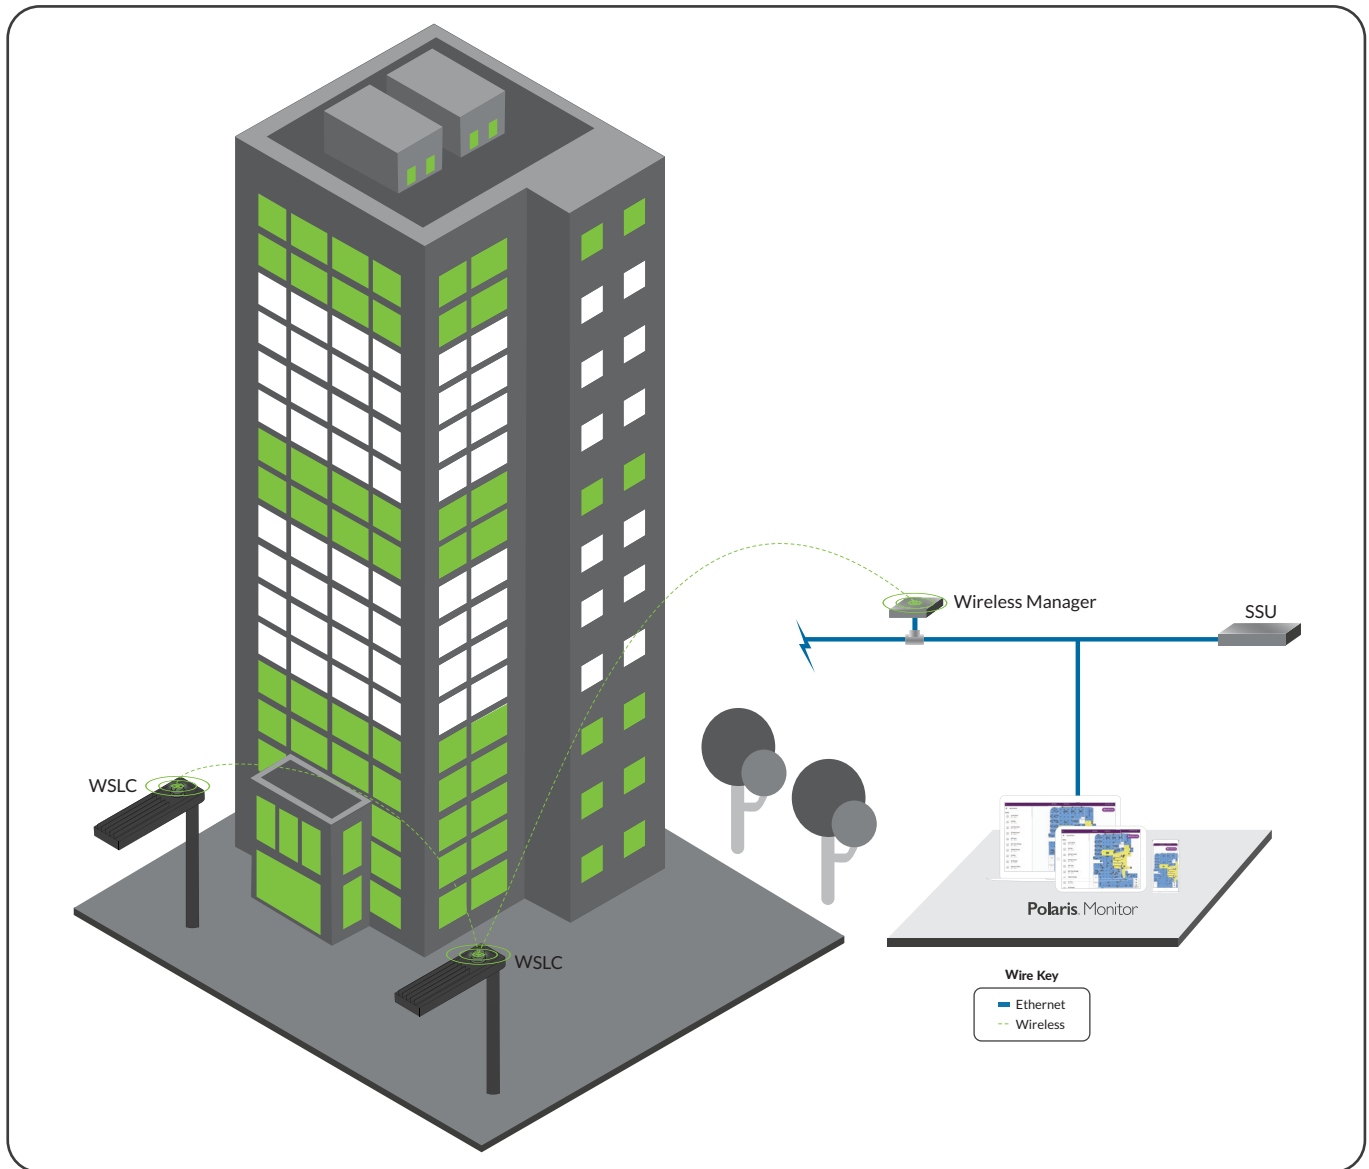

#### Overview

The Wireless Site Lighting Control Module extends the Encelium X lighting controls capability to a building's surroundings or sites such as parking lots and short pathways, via a wireless mesh network based on Zigbee® standards. The WSLC installs on top of a light pole via an ANSI C136.41 compliant 3-, 5-, or 7-pin twist-lock connector.

### WIRELESS SYSTEM OVERVIEW

This illustration shows how each component is easily integrated into the Encelium X Lighting Control System.