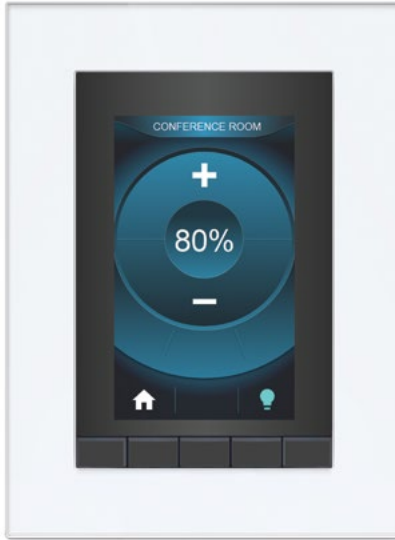

With an intuitive panel design, users will be able to easily command various lighting scenarios to achieve the desired atmosphere. The LCD touchscreen provides multiple functions in each lighting zone such as setting brightness levels, recalling set scenes, and switching zones.

## Dimensions

# Screen Options

Control Area Name

Brightness Only

Brightness and Shade

Brightness and Tunable White

Brightness, Tunable White, and Shades