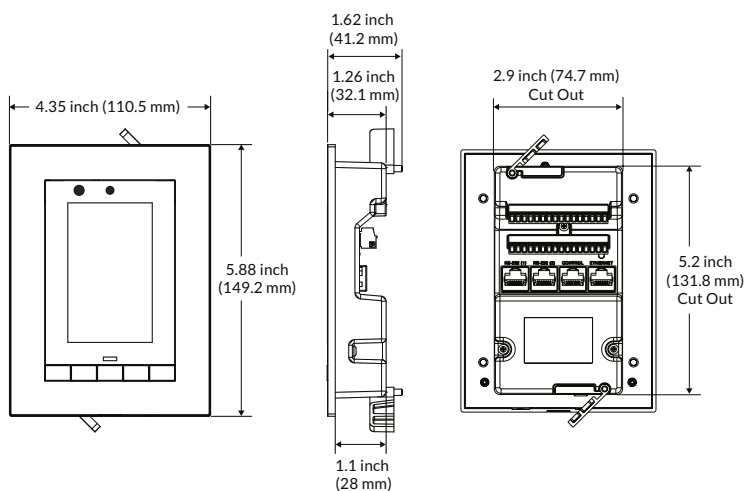

#### Dimensions (H x W)

- Installation Cut- Out:  
2.94 X 5.19 inch (74.7 X 131.8 mm)
- Outer Bezel:  
4.35 X 5.88 inch (110.5 X 149.3 mm)

#### Dimension With Mounting Wings

- 1.62 inch (41.2 mm)

#### Total Depth in Wall

- 1.27 inch (32.1 mm)

## Dimensions