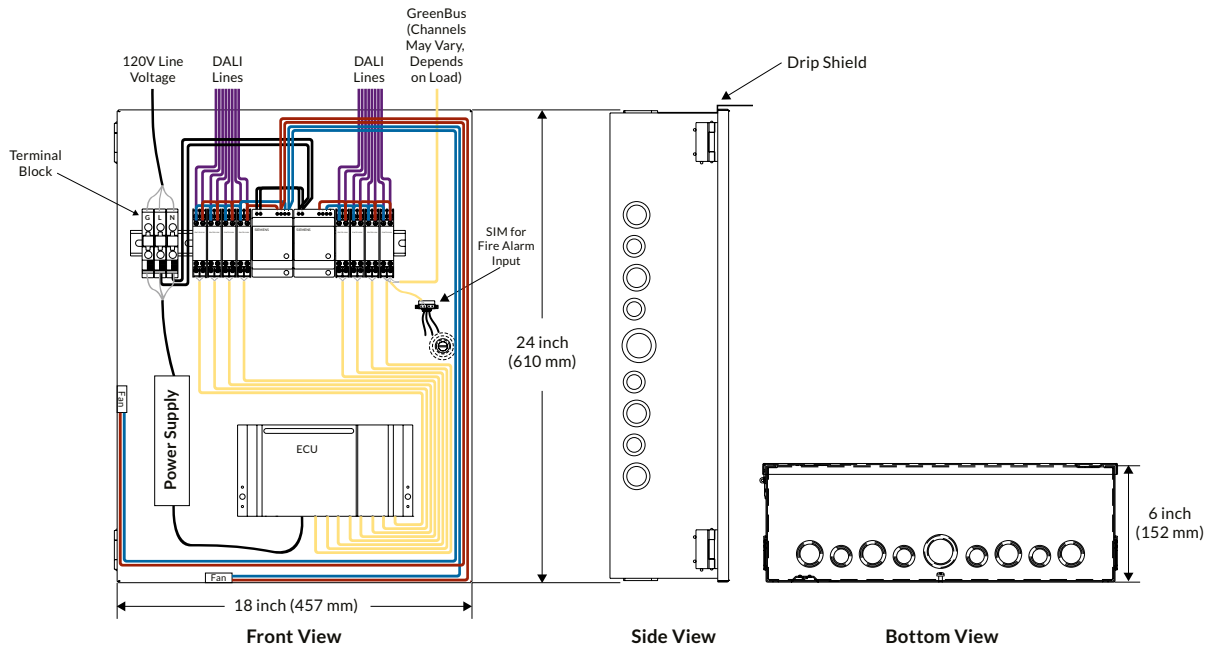

Footnotes:

¹ Install in accordance with all applicable national and local electrical and building codes.

Dimensions & Wiring

DALI Panel

DALI Bridge

DALI Bridge Wiring Information

| Function | Wire Color | Wire Gauge |
|--------------------------|------------|-----------------------------------|
| Encelium GreenBus In/Out | Violet | 18 AWG (GB) |
| Encelium GreenBus In/Out | Violet | 18 AWG (GB) |
| 24 VDC Input | — | As per Power Supply Specification |
| DALI Control | — | As per DALI Specification |