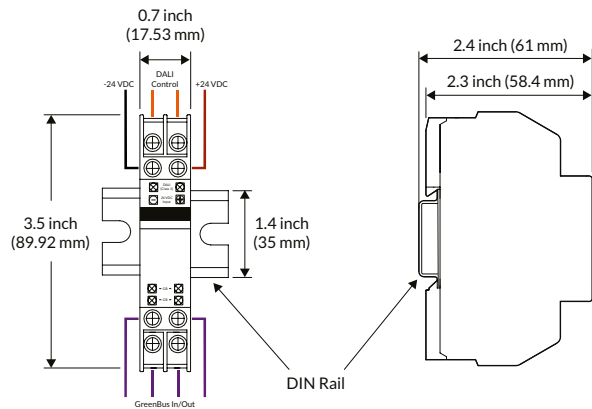

- 24 x 18 x 6 inch (610 x 457 x 152 mm)

Weight

- 52 lb (23.6 kg)

WARRANTY

- For warranty details, refer to full warranty documentation at www.encelium.com

CERTIFICATIONS & SAFETY

Approbations

- QPS special inspection to applicable CA and UL standards

Footnotes:

¹ Install in accordance with all applicable national and local electrical and building codes.

Dimensions & Wiring

DALI Panel

DALI Bridge

DALI Bridge Wiring Information

| Function | Wire Color | Wire Gauge |
|--------------------------|------------|-----------------------------------|
| Encelium GreenBus In/Out | Violet | 18 AWG (GB) |
| Encelium GreenBus In/Out | Violet | 18 AWG (GB) |
| 24 VDC Input | — | As per Power Supply Specification |
| DALI Control | — | As per DALI Specification |