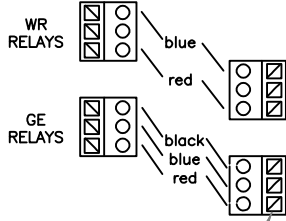

WIRING VARIES WITH SUPPLY VOLTAGE CHECK INSTRUCTIONS ON TRANSFORMER FOR WIRING DETAIL

RELAY WIRE CONNECTIONS

DEPRESS WITH TOOL TO UNLOCK

ENCELIUM TETHERED GREENBUS 100FT MAX

ENCELIUM WCM
VIOLET (POWER →)
GREY (COMMON →)
BLUE (SIGNAL)
BLACK (LINE VOLTAGE IN)
RED (LINE VOLTAGE OUT)
WHITE (NEUTRAL)

LOW VOLTAGE/HIGH VOLTAGE BARRIER

STANDARD KNOCKOUT 1/2"

ENCELIUM GREENBUS

REV	DESCRIPTION/CHANGE	DATE
 www.enceium.com		
TITLE <i>EN-ZB-008-RP-24RM-WCM</i>		
SCALE --	PROJ NO.	
DRAWN <i>S.PANERI</i>	DWG. NO. <i>EN-ZB-008-RP-WCM</i>	SIZE A
DATE <i>03-MAY-21</i>	FILE NAME <i>EN-ZB-008-RO-RP-WCM</i>	