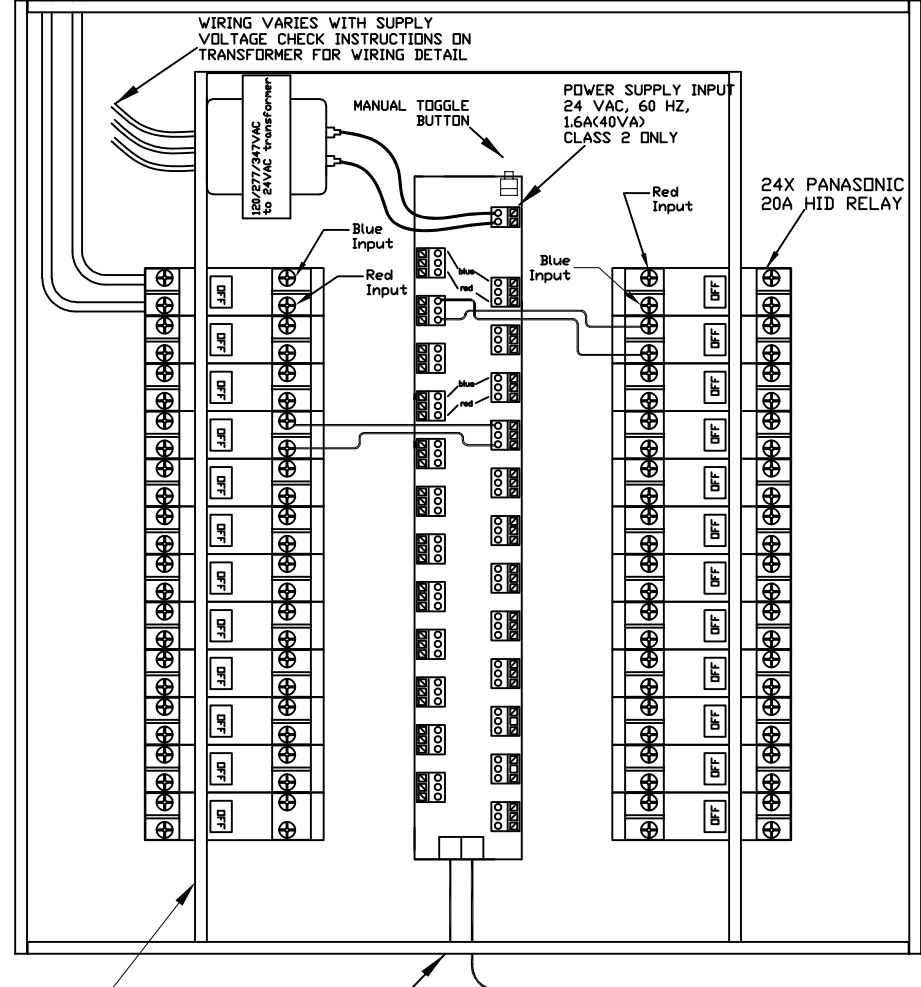

WIRING VARIES WITH SUPPLY VOLTAGE CHECK INSTRUCTIONS ON TRANSFORMER FOR WIRING DETAIL

RELAY WIRE CONNECTIONS

DEPRESS WITH TOOL TO UNLOCK

ENCELIUM TETHERED GREENBUS 100FT MAX

ENCELIUM WCM
VIOLET (POWER →)
GREY (COMMON →)
BLUE (SIGNAL)
BLACK (LINE VOLTAGE IN)
RED (LINE VOLTAGE OUT)
WHITE (NEUTRAL)

LOW VOLTAGE/HIGH VOLTAGE BARRIER

STANDARD KNOCKOUT 1/2"

ENCELIUM GREENBUS

REV	DESCRIPTION/CHANGE	DATE
 www.enceium.com		
TITLE <i>EN-ZB-008-RP-24RM-WCM</i>		
SCALE --	PROJ NO.	
DRAWN <i>S.PANERI</i>	DWG. NO. <i>EN-ZB-008-RP-WCM</i>	SIZE A
DATE <i>03-MAY-21</i>	FILE NAME <i>EN-ZB-008-RO-RP-WCM</i>	