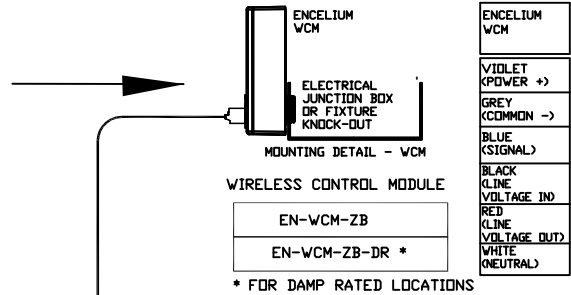

WIRING VARIES WITH SUPPLY VOLTAGE CHECK INSTRUCTIONS ON TRANSFORMER FOR WIRING DETAIL

RELAY WIRE CONNECTIONS

DEPRESS WITH TOOL TO UNLOCK

ENCELIUM TETHERED GREENBUS 100FT MAX

ENCELIUM WCM
VIOLET (POWER →)
GREY (COMMON →)
BLUE (SIGNAL)
BLACK (LINE VOLTAGE IN)
RED (LINE VOLTAGE OUT)
WHITE (NEUTRAL)

LOW VOLTAGE/HIGH VOLTAGE BARRIER

STANDARD KNOCKOUT 1/2"

ENCELIUM GREENBUS

REV	DESCRIPTION/CHANGE	DATE
 www.enceium.com		
TITLE <i>EN-ZB-008-RP-24RM-WCM</i>		
SCALE --	PROJ NO.	
DRAWN <i>S.PANERI</i>	DWG. NO. <i>EN-ZB-008-RP-WCM</i>	SIZE A
DATE <i>03-MAY-21</i>	FILE NAME <i>EN-ZB-008-RO-RP-WCM</i>	