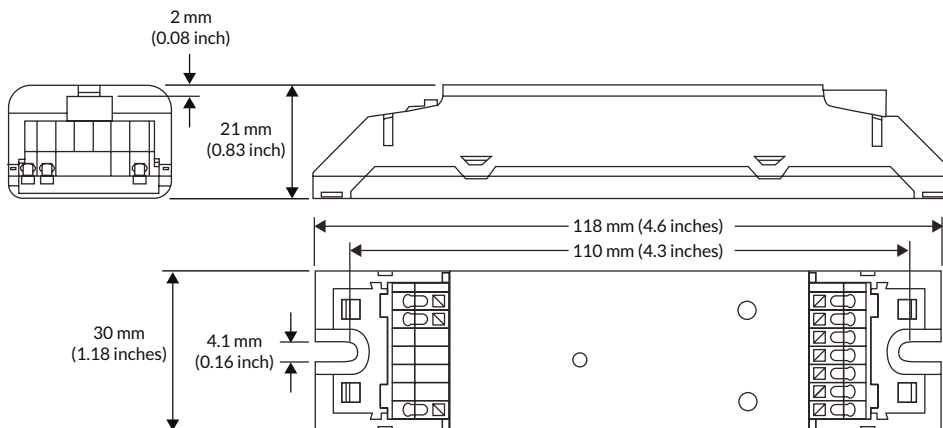

### Dimensions (H x W x D)

- 21 x 30 x 118 mm (0.83 x 1.2 x 4.6 inches)

## Dimensions