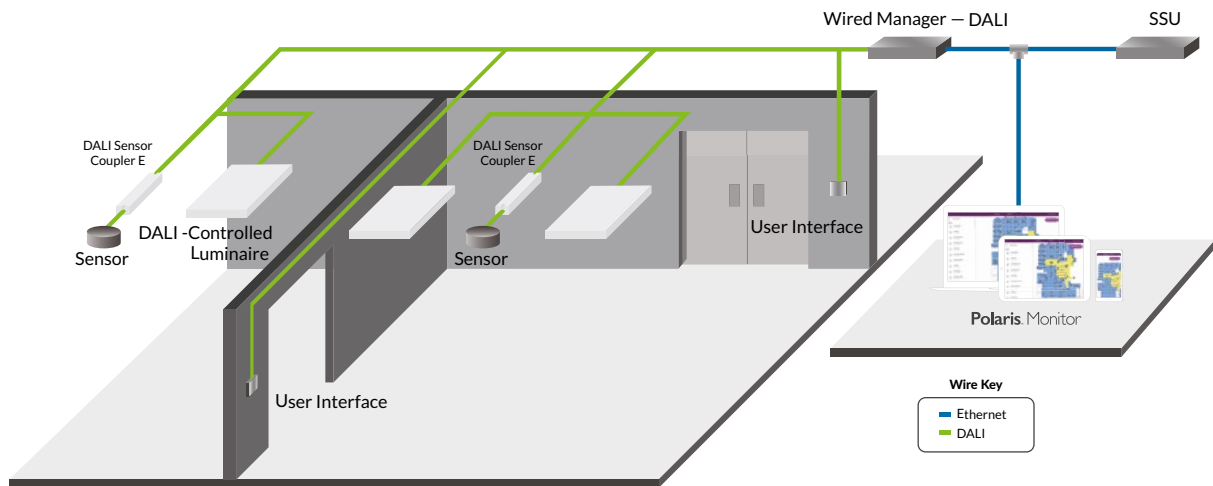

## Dimensions

## Wired System Overview

Encelium Extend enables you to control DALI devices. With any Encelium wired design, you get a reliable, lighting control system that can be installed quickly and easily.