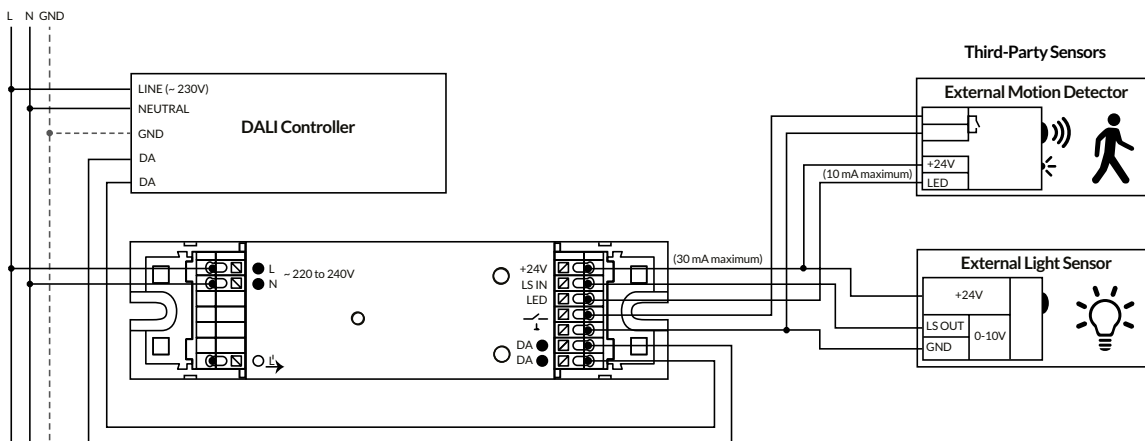

External Motion Detector with Floating Contact Wiring