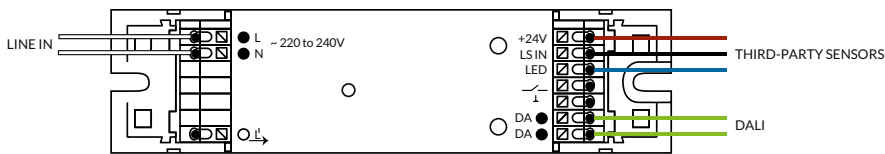

Wiring Diagrams

DALI Sensor Coupler E Wiring